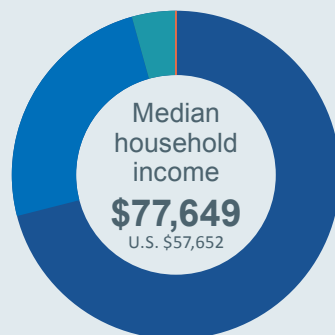

District of Columbia

United States[®]
**Census
2020**

672,391 POPULATION
.21% OF THE US POPULATION

1 MUNICIPALITY

1 SPECIAL DISTRICTS

HOUSING

■ Owner
■ Renter

INCOME

0 to 15.9 16 to 19.9 20 to 24.9 25 to 29.9 30 to 57.8

(61,291)
22%
WITHOUT
INTERNET

RACE