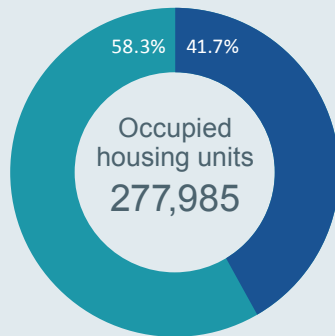

District of Columbia

United States[®]
**Census
2020**

672,391 POPULATION
.21% OF THE US POPULATION

1 MUNICIPALITY

1 SPECIAL DISTRICTS

HOUSING

■ Owner
■ Renter

INCOME

■ Private wage & salary workers
■ Government workers
■ Self-employed (in own not incorporated business workers)
■ Unpaid family workers

Low Response Score by 2014 Census Tracts*

PREDICATED NON-RESPONSE RATE (%)