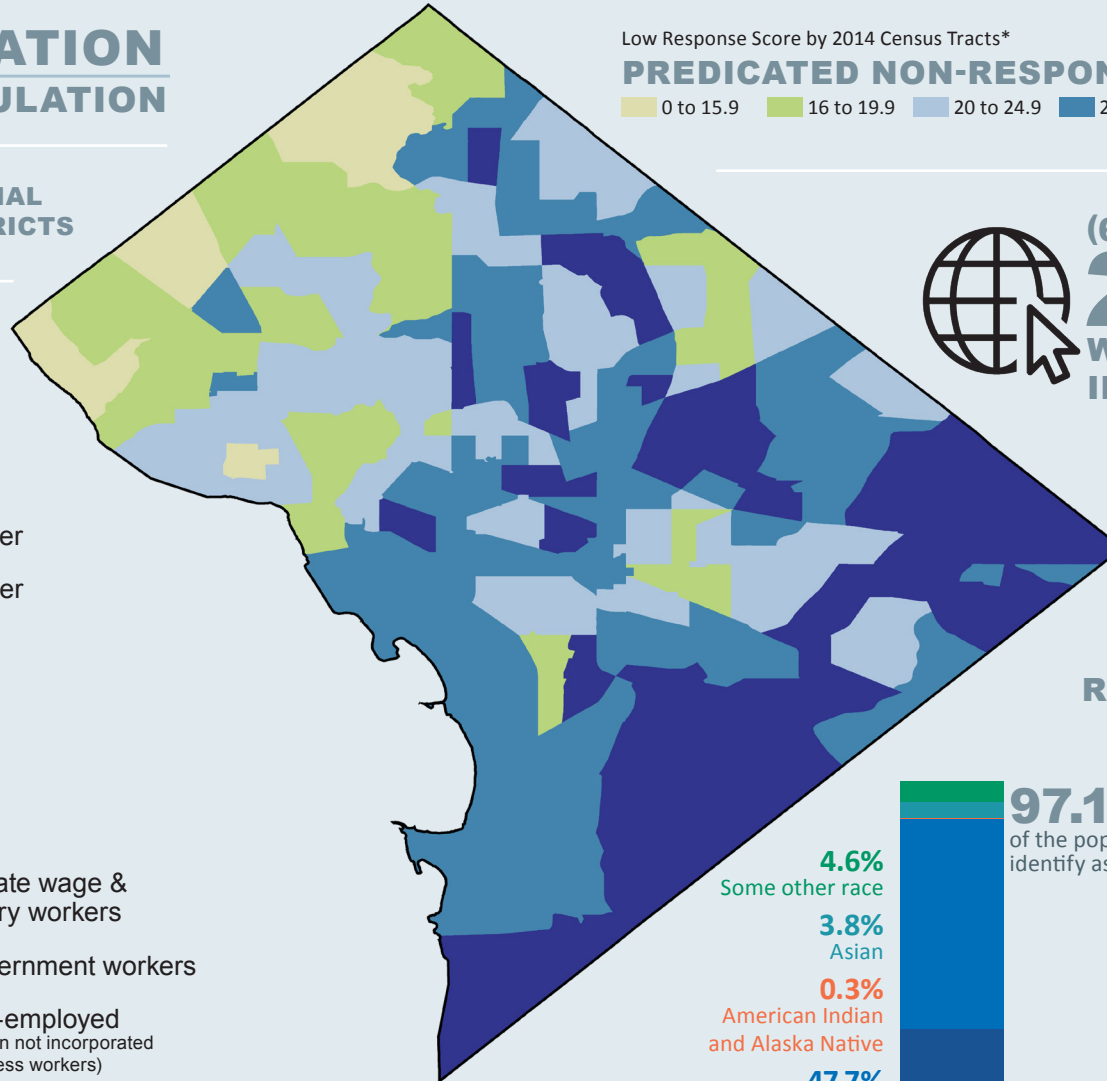

District of Columbia

United States[®]
**Census
2020**

672,391 POPULATION
.21% OF THE US POPULATION

1 MUNICIPALITY

1 SPECIAL DISTRICTS

HOUSING

■ Owner
■ Renter

INCOME

■ Private wage & salary workers
■ Government workers
■ Self-employed (in own not incorporated business workers)
■ Unpaid family workers

Low Response Score by 2014 Census Tracts*

PREDICATED NON-RESPONSE RATE (%)

0 to 15.9 16 to 19.9 20 to 24.9 25 to 29.9 30 to 57.8

(61,291)
22%
WITHOUT
INTERNET

RACE