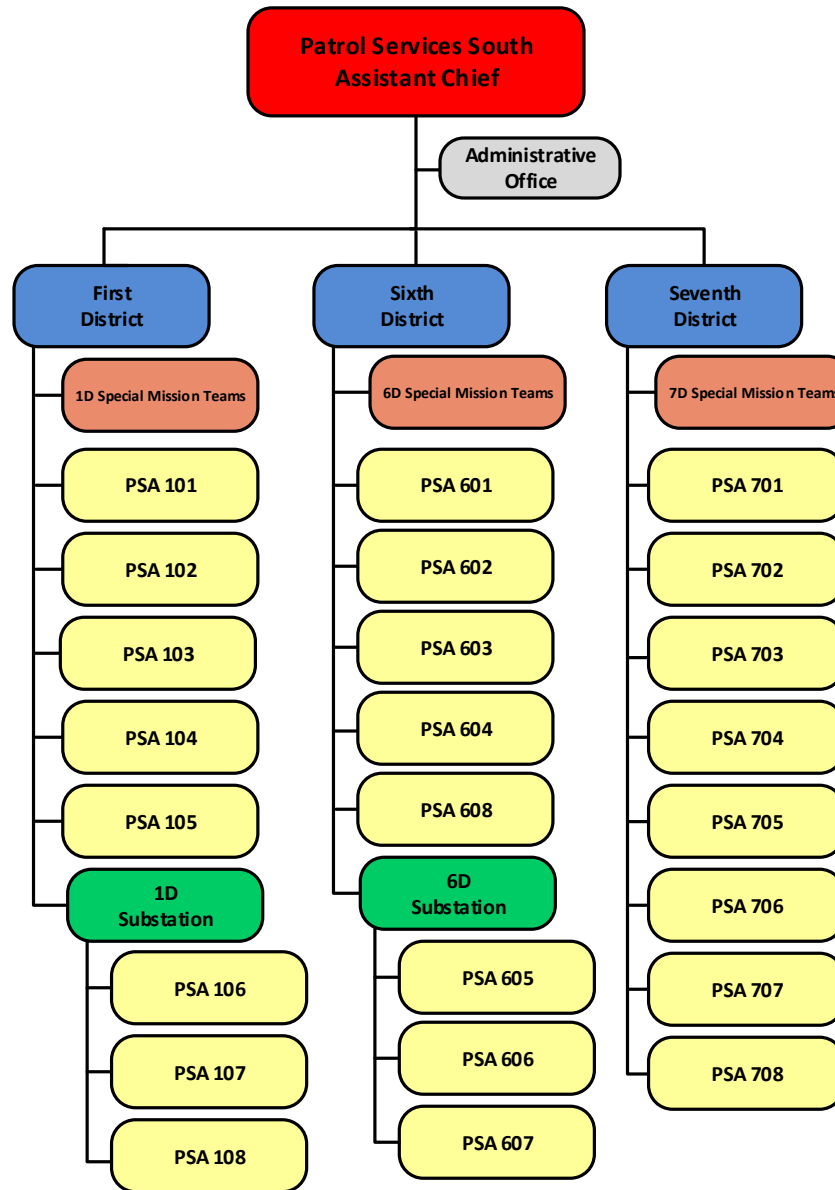

Metropolitan Police Department
Washington, DC

Organizational Chart

July 14, 2021

Executive Office of the Chief of Police Organizational Chart

July 14, 2021

Patrol Services North Organizational Chart

July 14, 2021

Patrol Services South Organizational Chart

July 14, 2021

Investigative Services Bureau Organizational Chart

July 14, 2021

Youth & Family Engagement Bureau Organizational Chart

July 14, 2021

Homeland Security Bureau Organizational Chart

July 14, 2021

**Automated Traffic Enforcement Branch reports to the DC Department of Transportation.*

Internal Affairs Bureau Organizational Chart

July 14, 2021

Professional Development Bureau Organizational Chart

July 14, 2021

Technical & Analytical Services Bureau

Organizational Chart

July 14, 2021