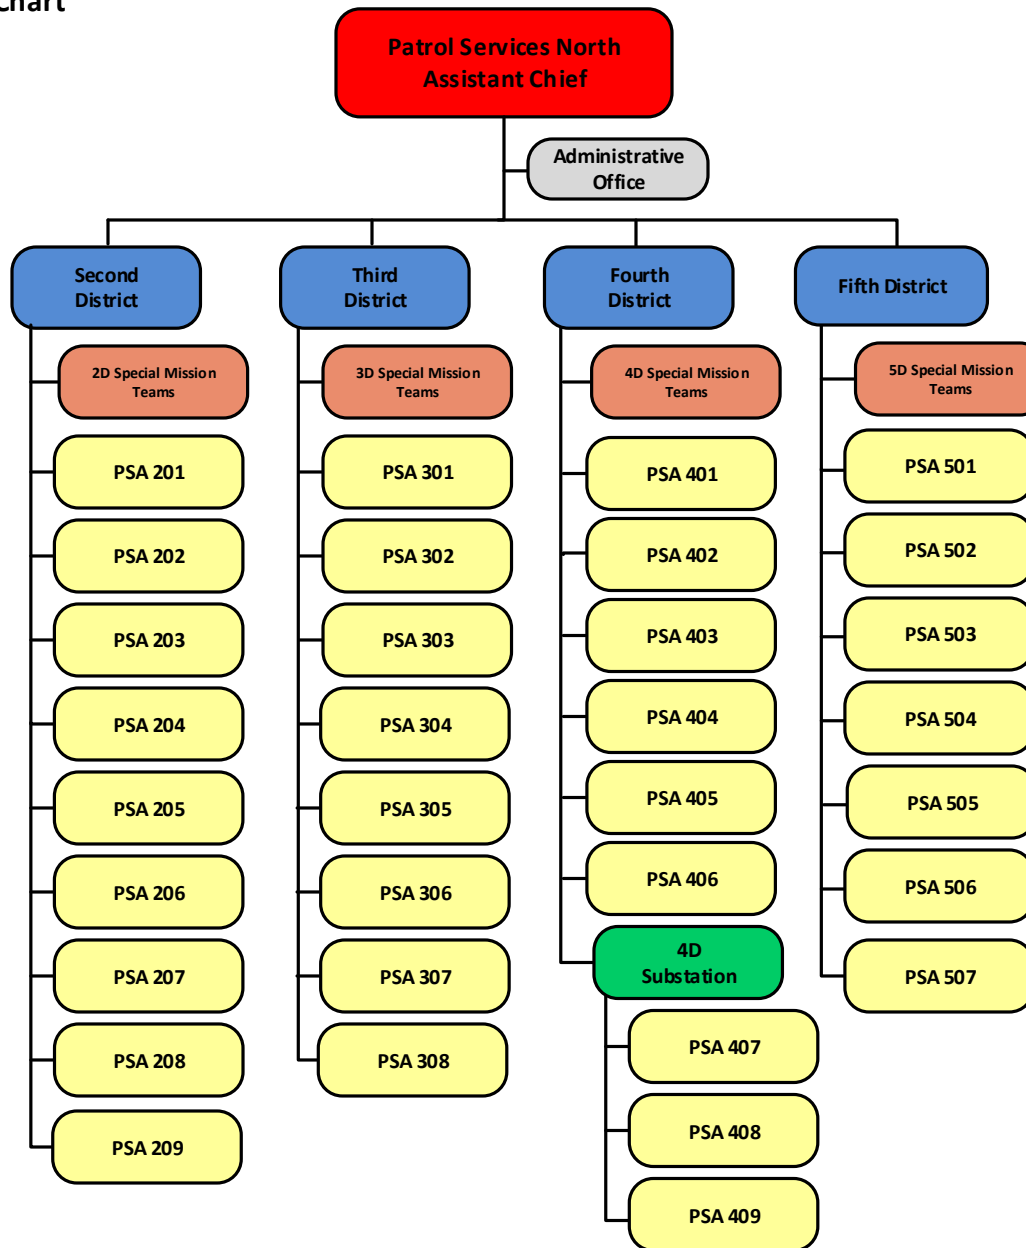

Metropolitan Police Department
Washington, DC

Organizational Chart

July 14, 2021

Executive Office of the Chief of Police Organizational Chart

July 14, 2021

Patrol Services North Organizational Chart

July 14, 2021

Patrol Services South Organizational Chart

July 14, 2021

Investigative Services Bureau Organizational Chart

July 14, 2021

Youth & Family Engagement Bureau Organizational Chart

July 14, 2021

Homeland Security Bureau Organizational Chart

July 14, 2021

**Automated Traffic Enforcement Branch reports to the DC Department of Transportation.*

Internal Affairs Bureau Organizational Chart

July 14, 2021

Professional Development Bureau Organizational Chart

July 14, 2021

Technical & Analytical Services Bureau

Organizational Chart

July 14, 2021