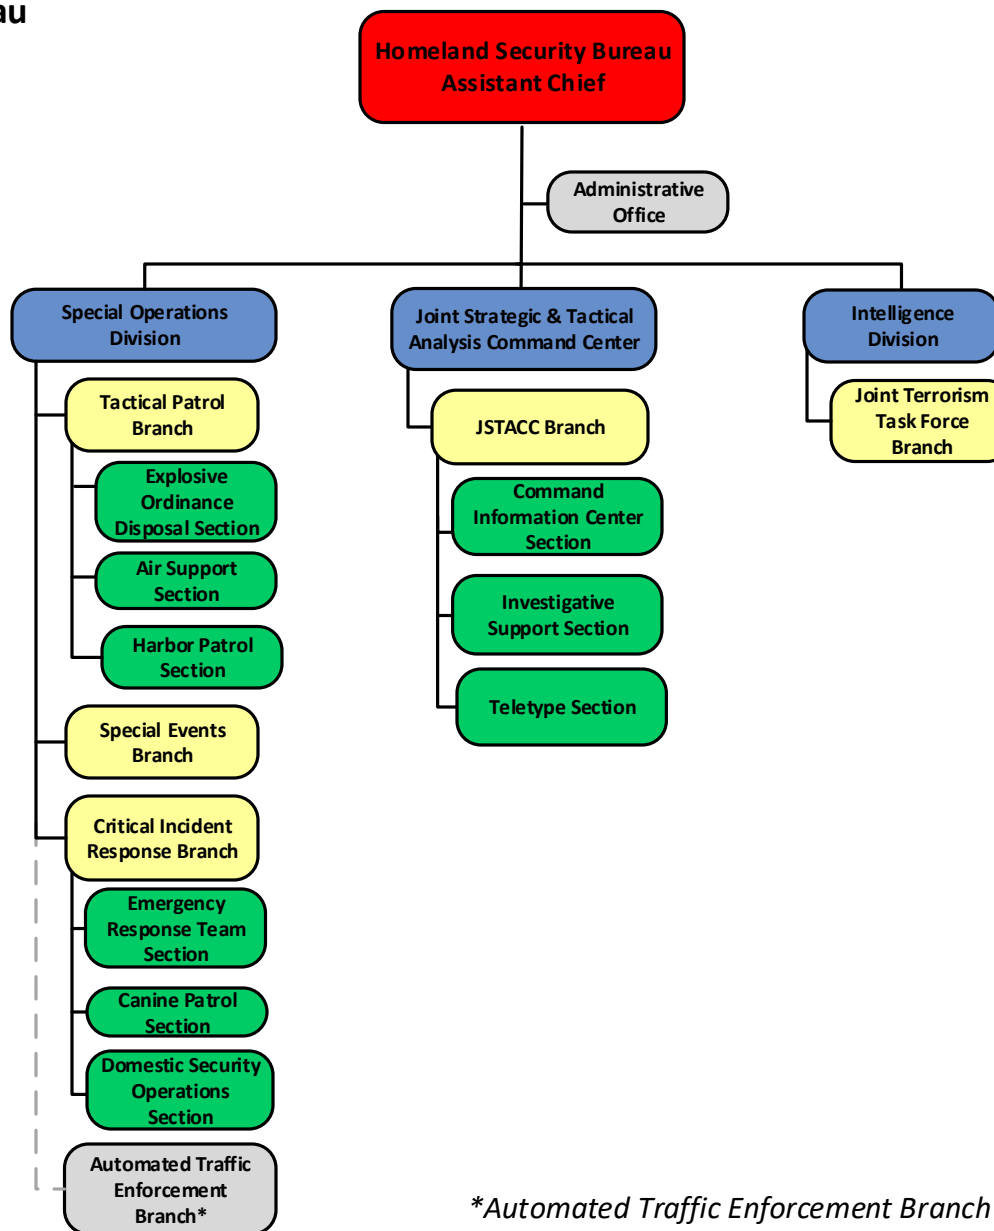

Patrol Services South Organizational Chart

July 14, 2021

Investigative Services Bureau Organizational Chart

July 14, 2021

Youth & Family Engagement Bureau Organizational Chart

July 14, 2021

Homeland Security Bureau Organizational Chart

July 14, 2021

**Automated Traffic Enforcement Branch reports to the DC Department of Transportation.*

Internal Affairs Bureau Organizational Chart

July 14, 2021

Professional Development Bureau Organizational Chart