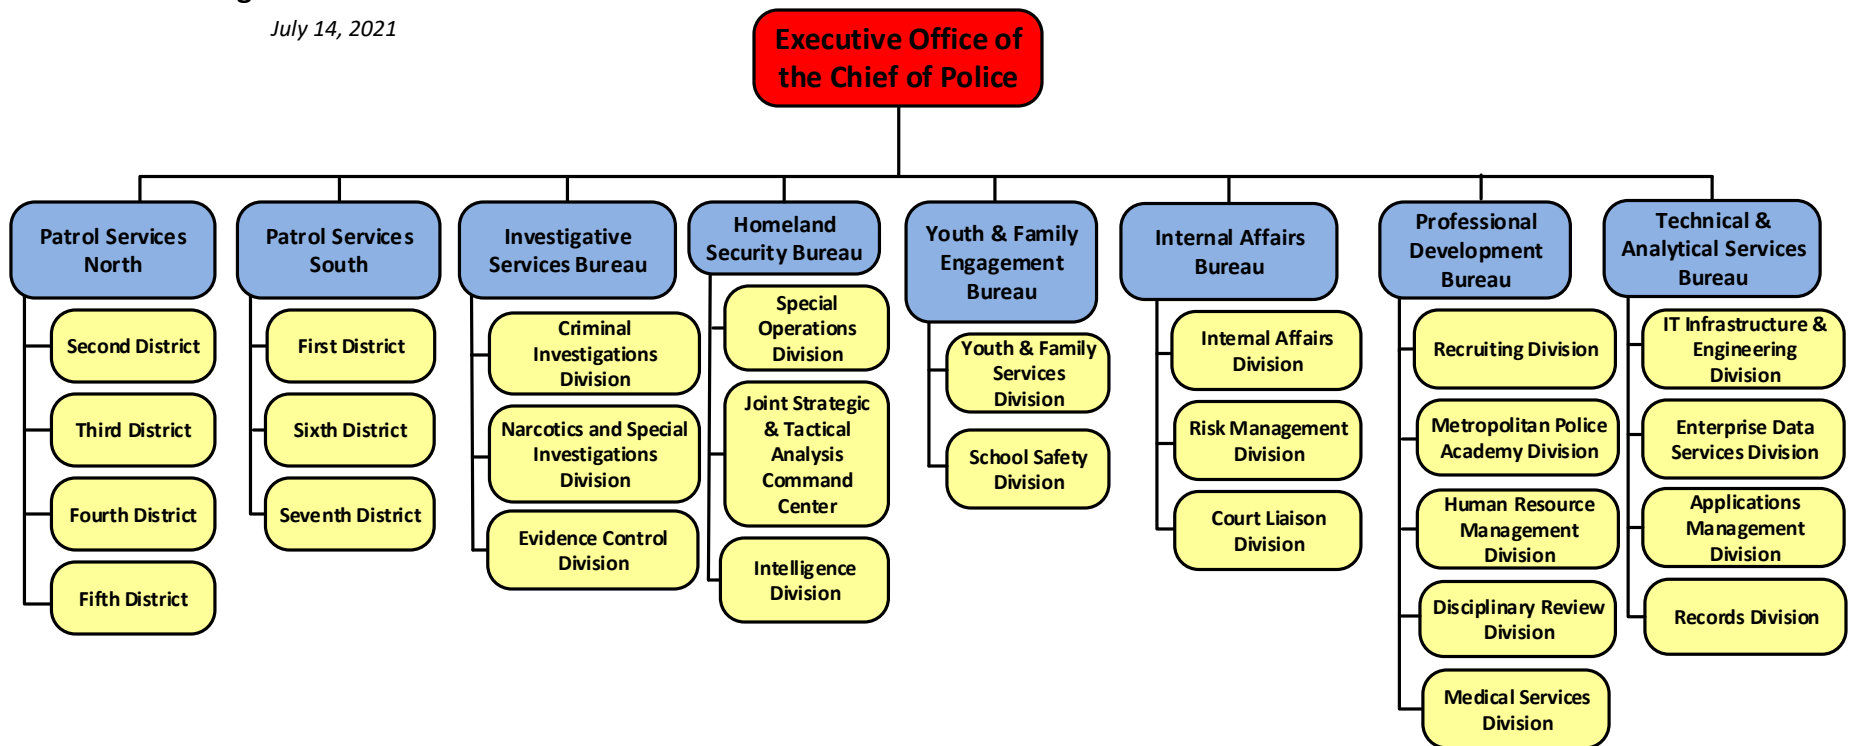

Metropolitan Police Department
Washington, DC

Organizational Chart

July 14, 2021

Executive Office of the Chief of Police Organizational Chart

July 14, 2021

Patrol Services North Organizational Chart

July 14, 2021

Patrol Services South Organizational Chart

July 14, 2021

Investigative Services Bureau Organizational Chart

July 14, 2021

Youth & Family Engagement Bureau Organizational Chart

July 14, 2021

Homeland Security Bureau Organizational Chart

July 14, 2021

**Automated Traffic Enforcement Branch reports to the DC Department of Transportation.*

Internal Affairs Bureau Organizational Chart

July 14, 2021

Professional Development Bureau Organizational Chart