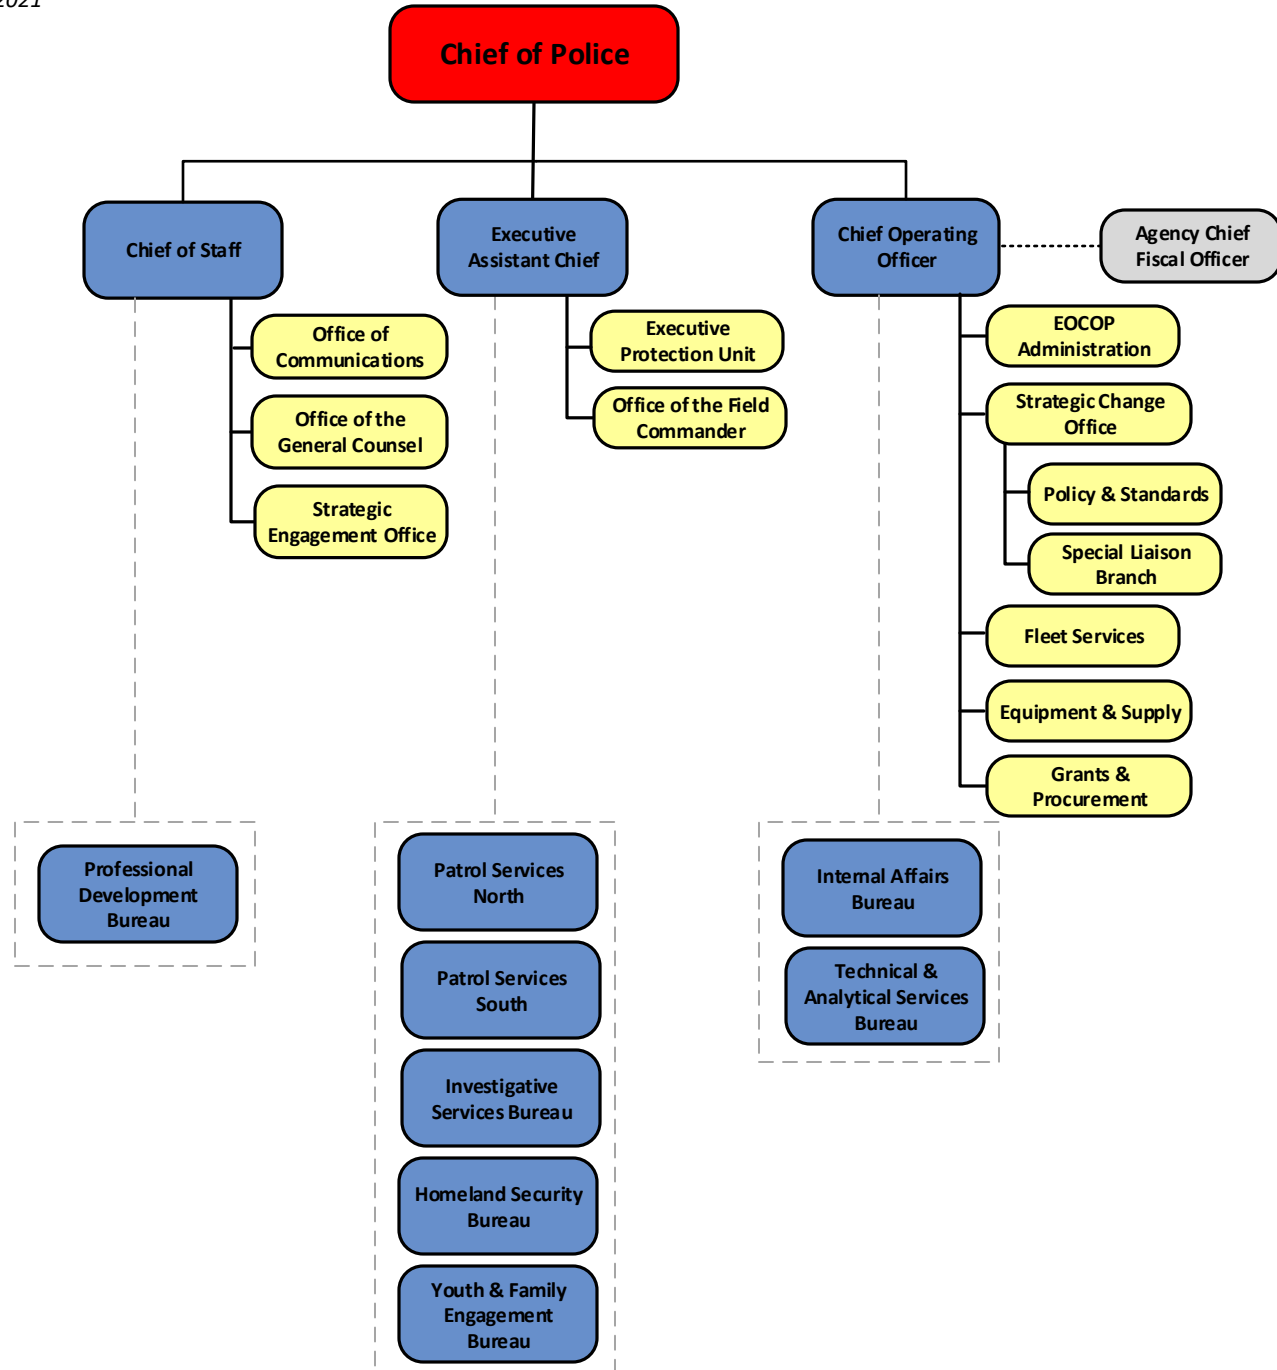

Metropolitan Police Department
Washington, DC

Organizational Chart

July 14, 2021

Executive Office of the Chief of Police Organizational Chart

July 14, 2021

Patrol Services North Organizational Chart

July 14, 2021

Patrol Services South Organizational Chart

July 14, 2021

Investigative Services Bureau Organizational Chart

July 14, 2021

Youth & Family Engagement Bureau Organizational Chart

July 14, 2021

Homeland Security Bureau Organizational Chart

July 14, 2021

**Automated Traffic Enforcement Branch reports to the DC Department of Transportation.*

Internal Affairs Bureau Organizational Chart

July 14, 2021

Professional Development Bureau Organizational Chart