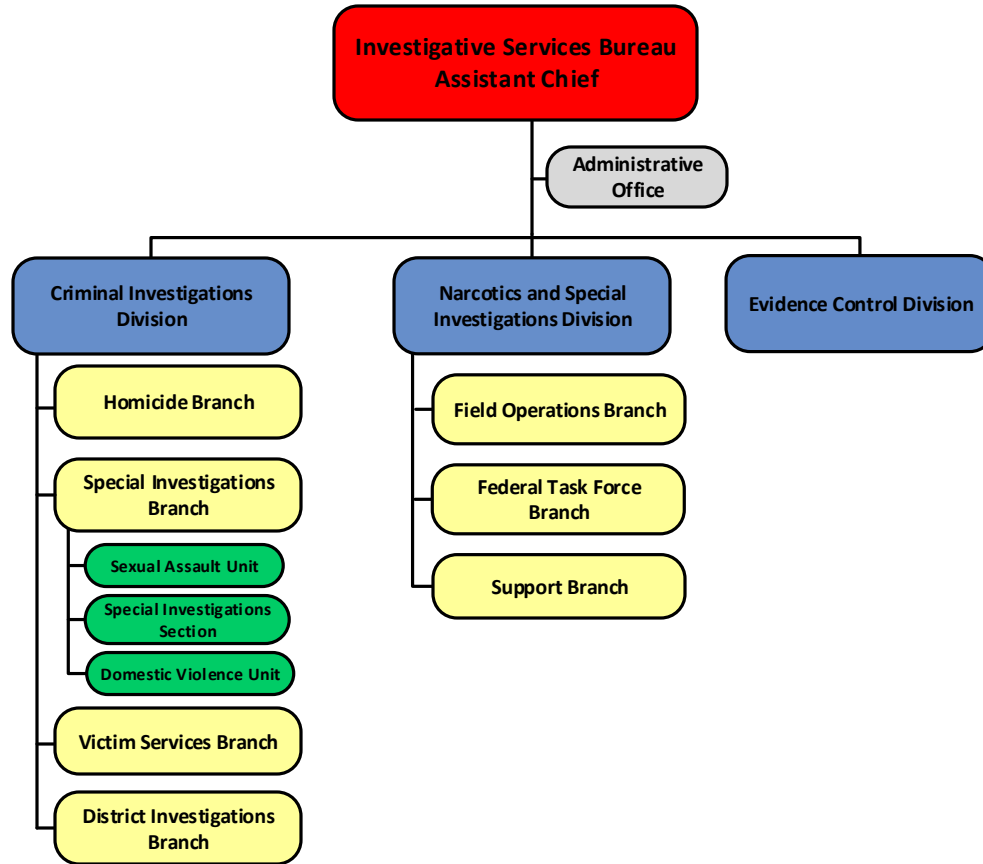

Patrol Services South Organizational Chart

July 14, 2021

Investigative Services Bureau Organizational Chart

July 14, 2021

Youth & Family Engagement Bureau Organizational Chart

July 14, 2021

Homeland Security Bureau Organizational Chart

July 14, 2021

**Automated Traffic Enforcement Branch reports to the DC Department of Transportation.*

Internal Affairs Bureau Organizational Chart

July 14, 2021

Professional Development Bureau Organizational Chart