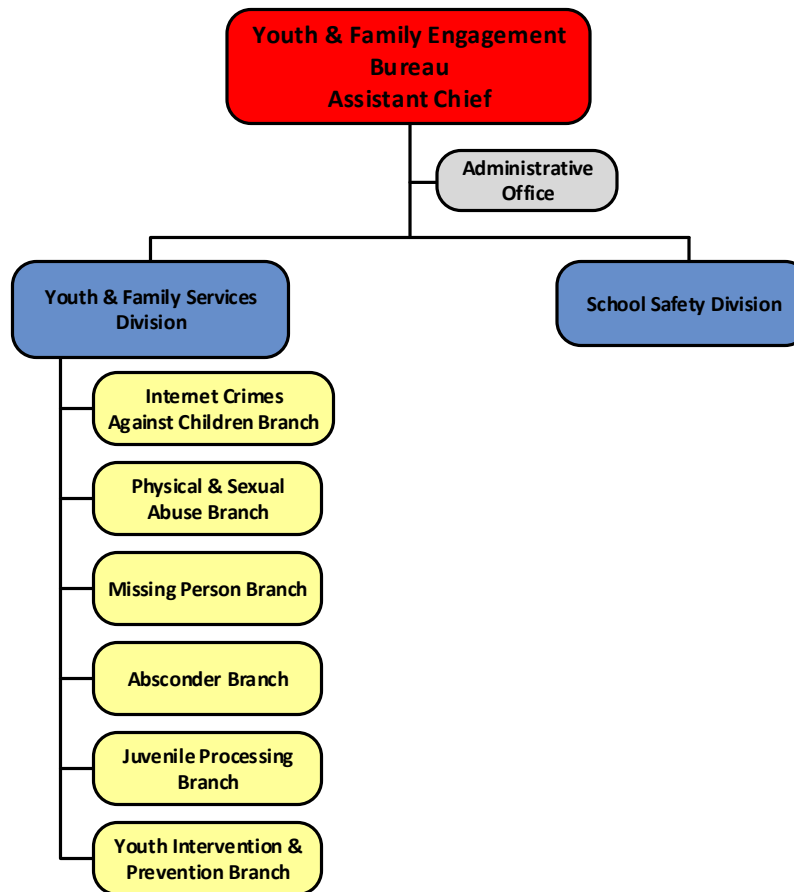

Patrol Services South Organizational Chart

July 14, 2021

Investigative Services Bureau Organizational Chart

July 14, 2021

Youth & Family Engagement Bureau Organizational Chart

July 14, 2021

Homeland Security Bureau Organizational Chart

July 14, 2021

**Automated Traffic Enforcement Branch reports to the DC Department of Transportation.*

Internal Affairs Bureau Organizational Chart

July 14, 2021

Professional Development Bureau Organizational Chart