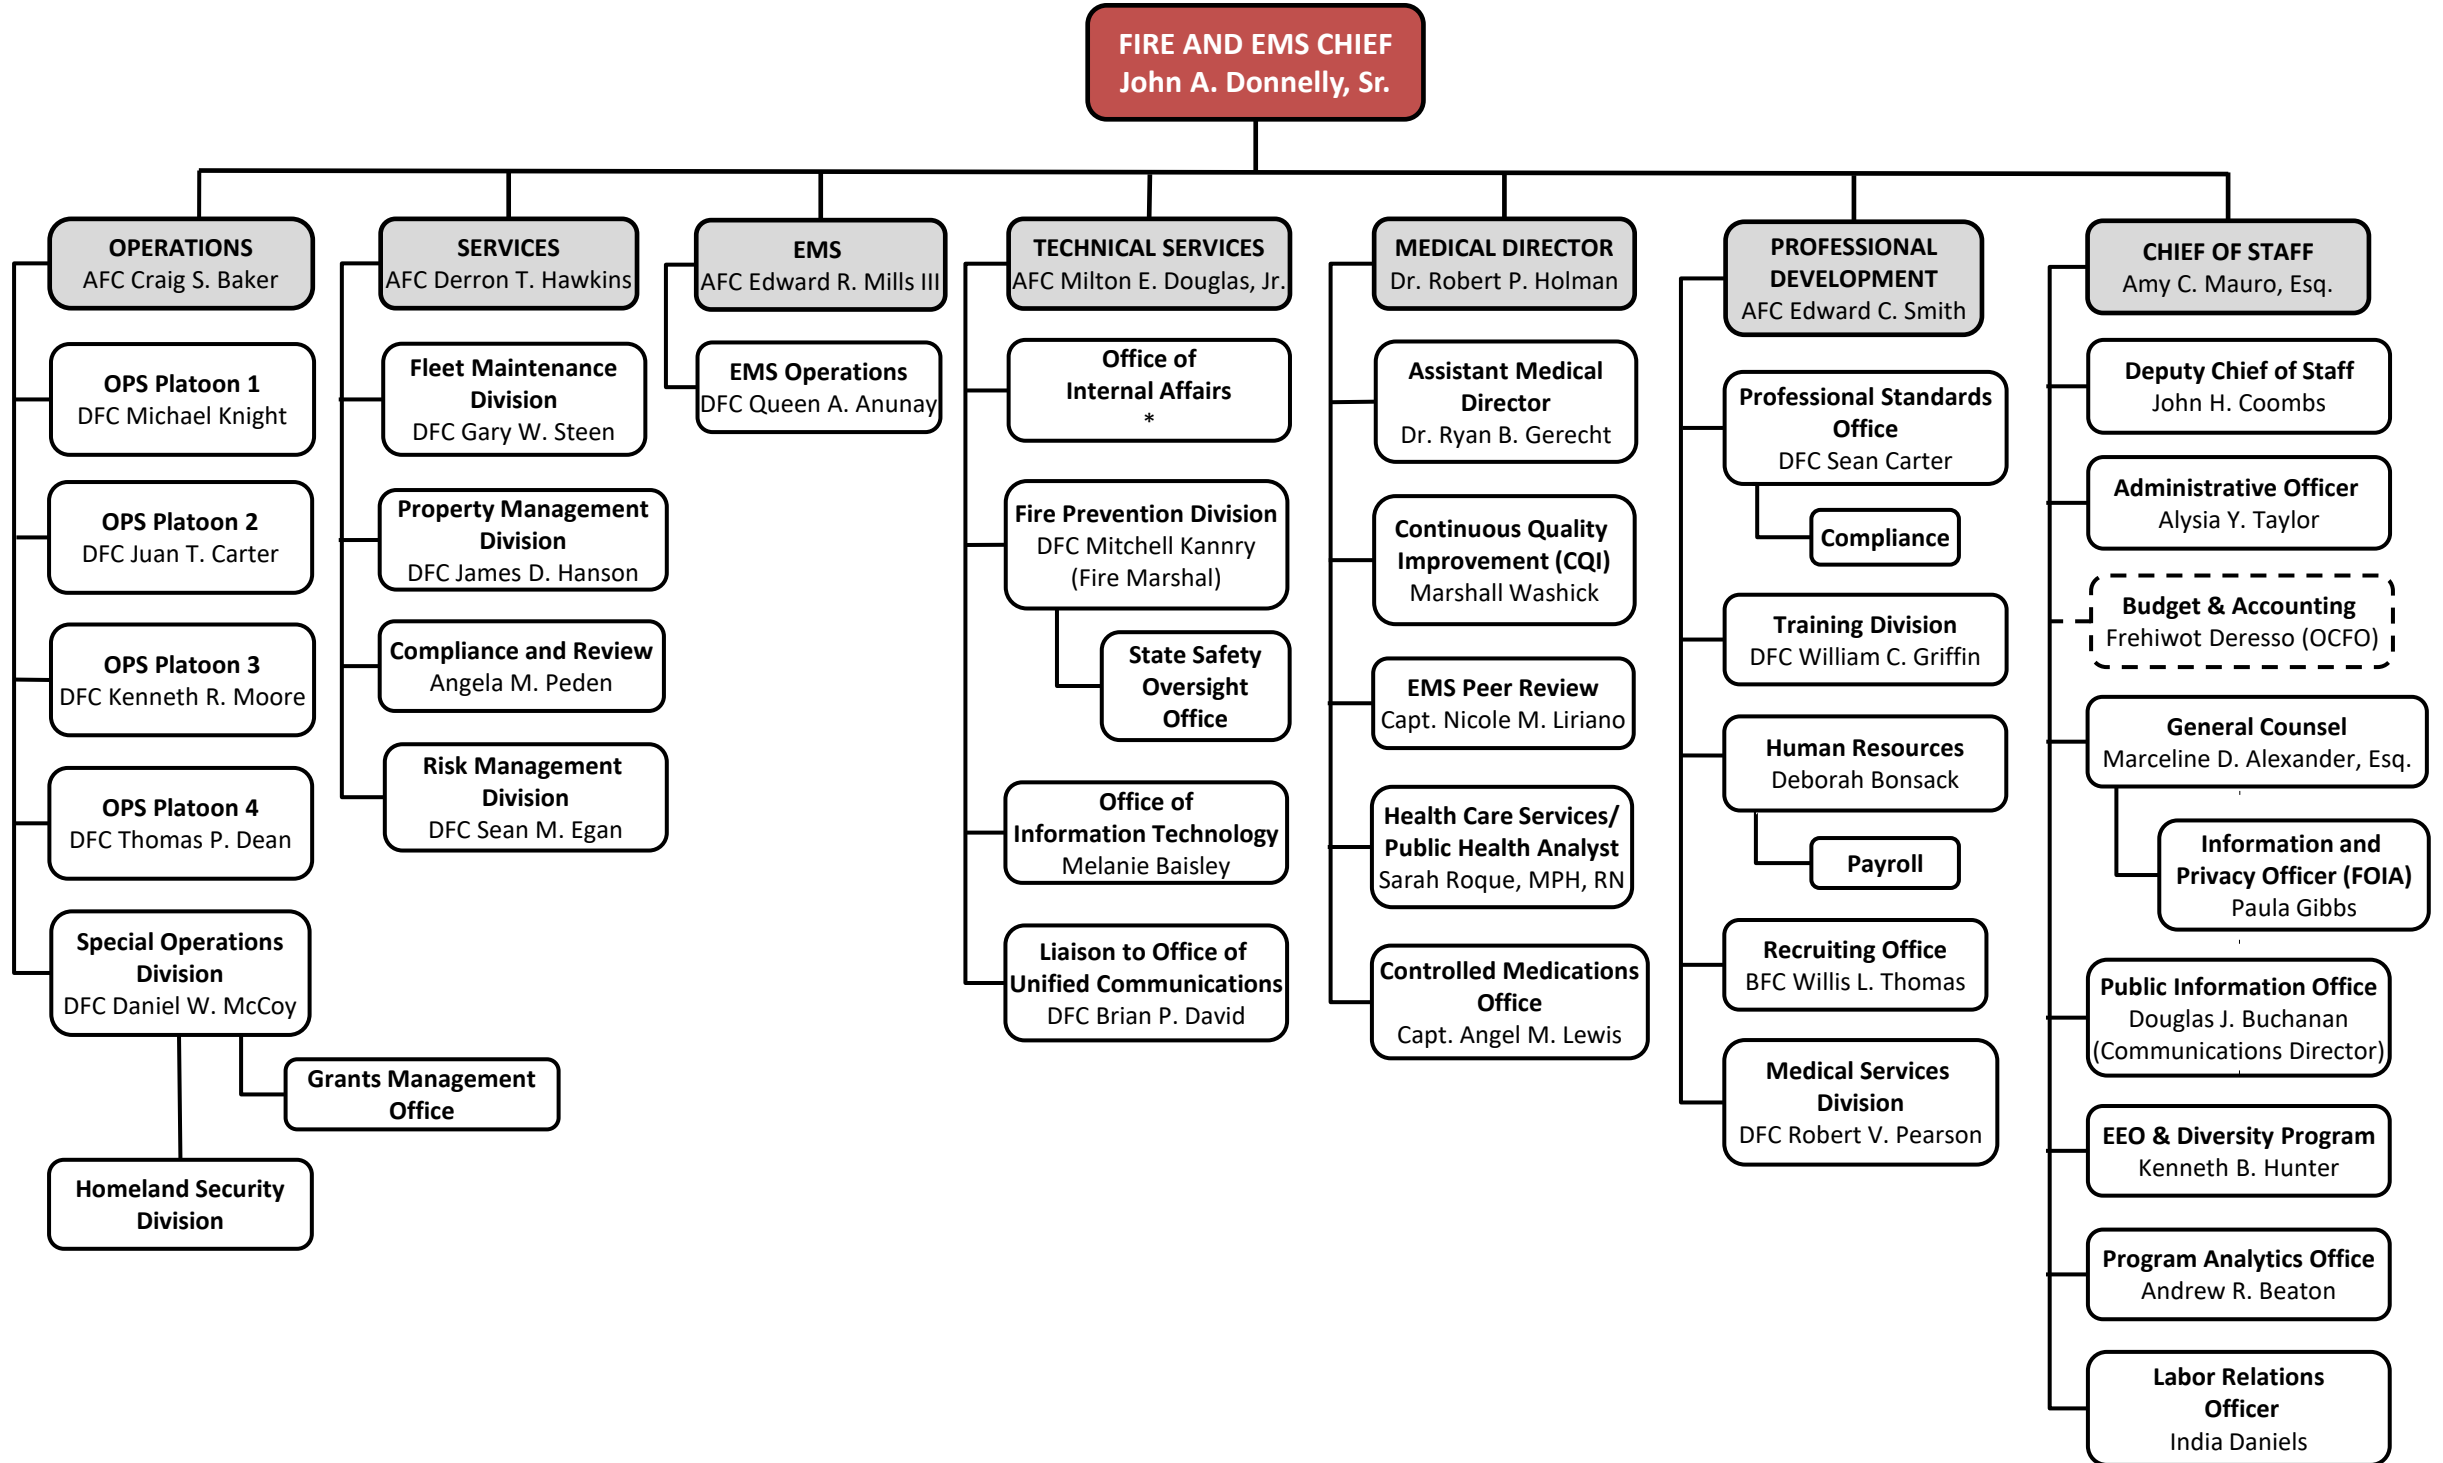

# DC FEMS Organizational Chart

\* Under direct supervision of Assistant Fire Chief, Technical Services.