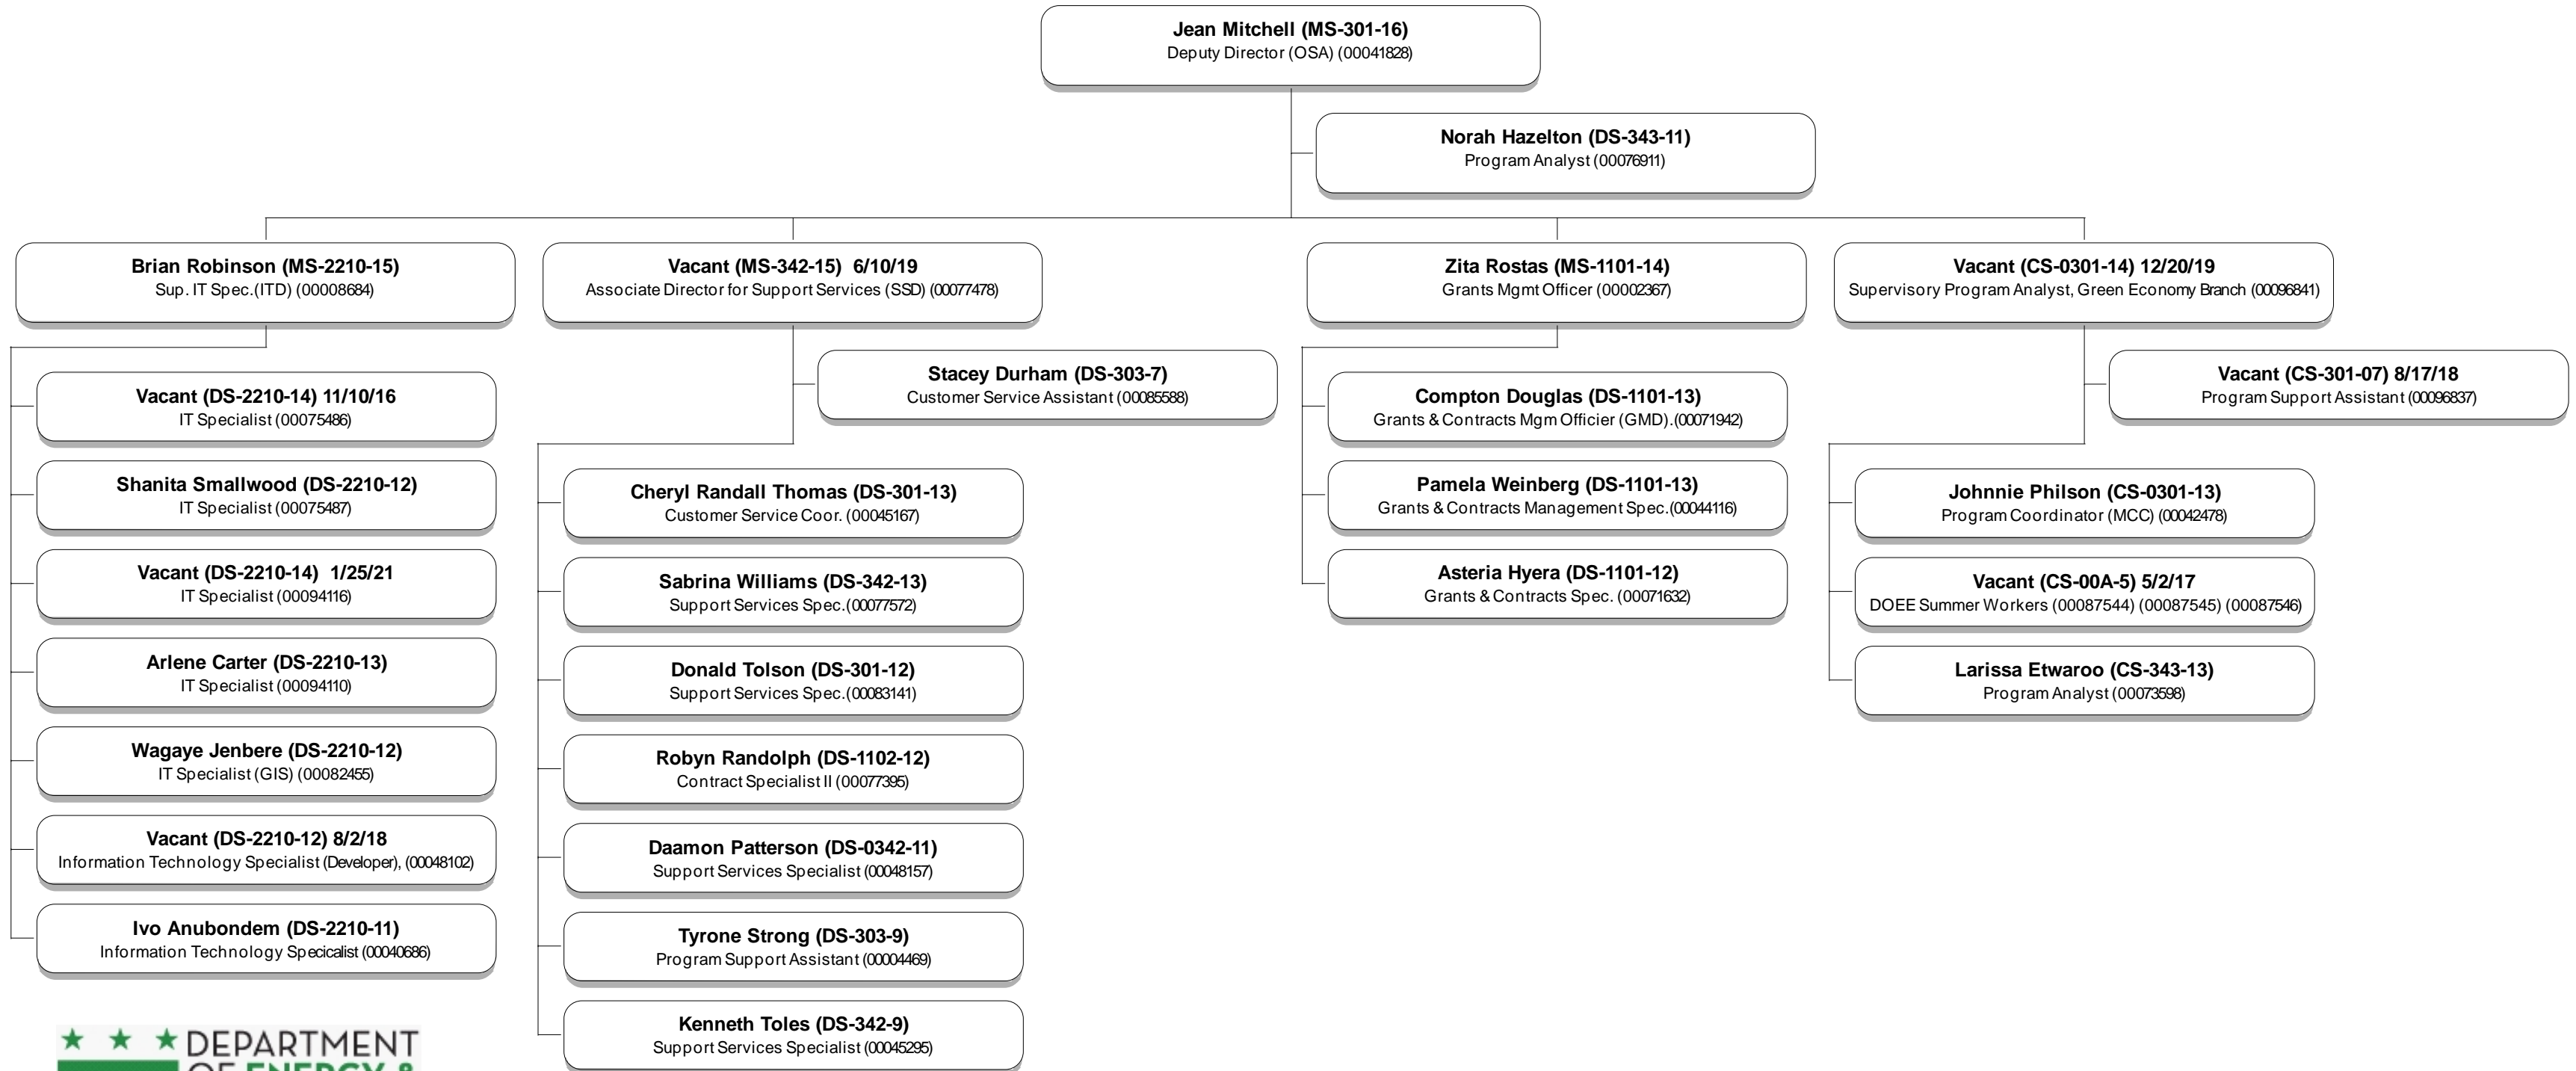

Office of Enforcement  
Current Organizational Structure

**GOVERNMENT OF THE DISTRICT OF COLUMBIA**  
**Department of Energy and Environment**

Human Resources Division  
Organizational Structure  
Current

Environmental Services Administration Current

Organizational Structure

GOVERNMENT OF THE DISTRICT OF COLUMBIA  
Department of Energy and Environment

Natural Resources Administration  
Current Organizational Structure

GOVERNMENT OF THE DISTRICT OF COLUMBIA  
 Department of Energy and Environment

Operations Services Administration  
 Organizational Structure  
 Current

**GOVERNMENT OF THE DISTRICT OF COLUMBIA**  
**Department of Energy and Environment**