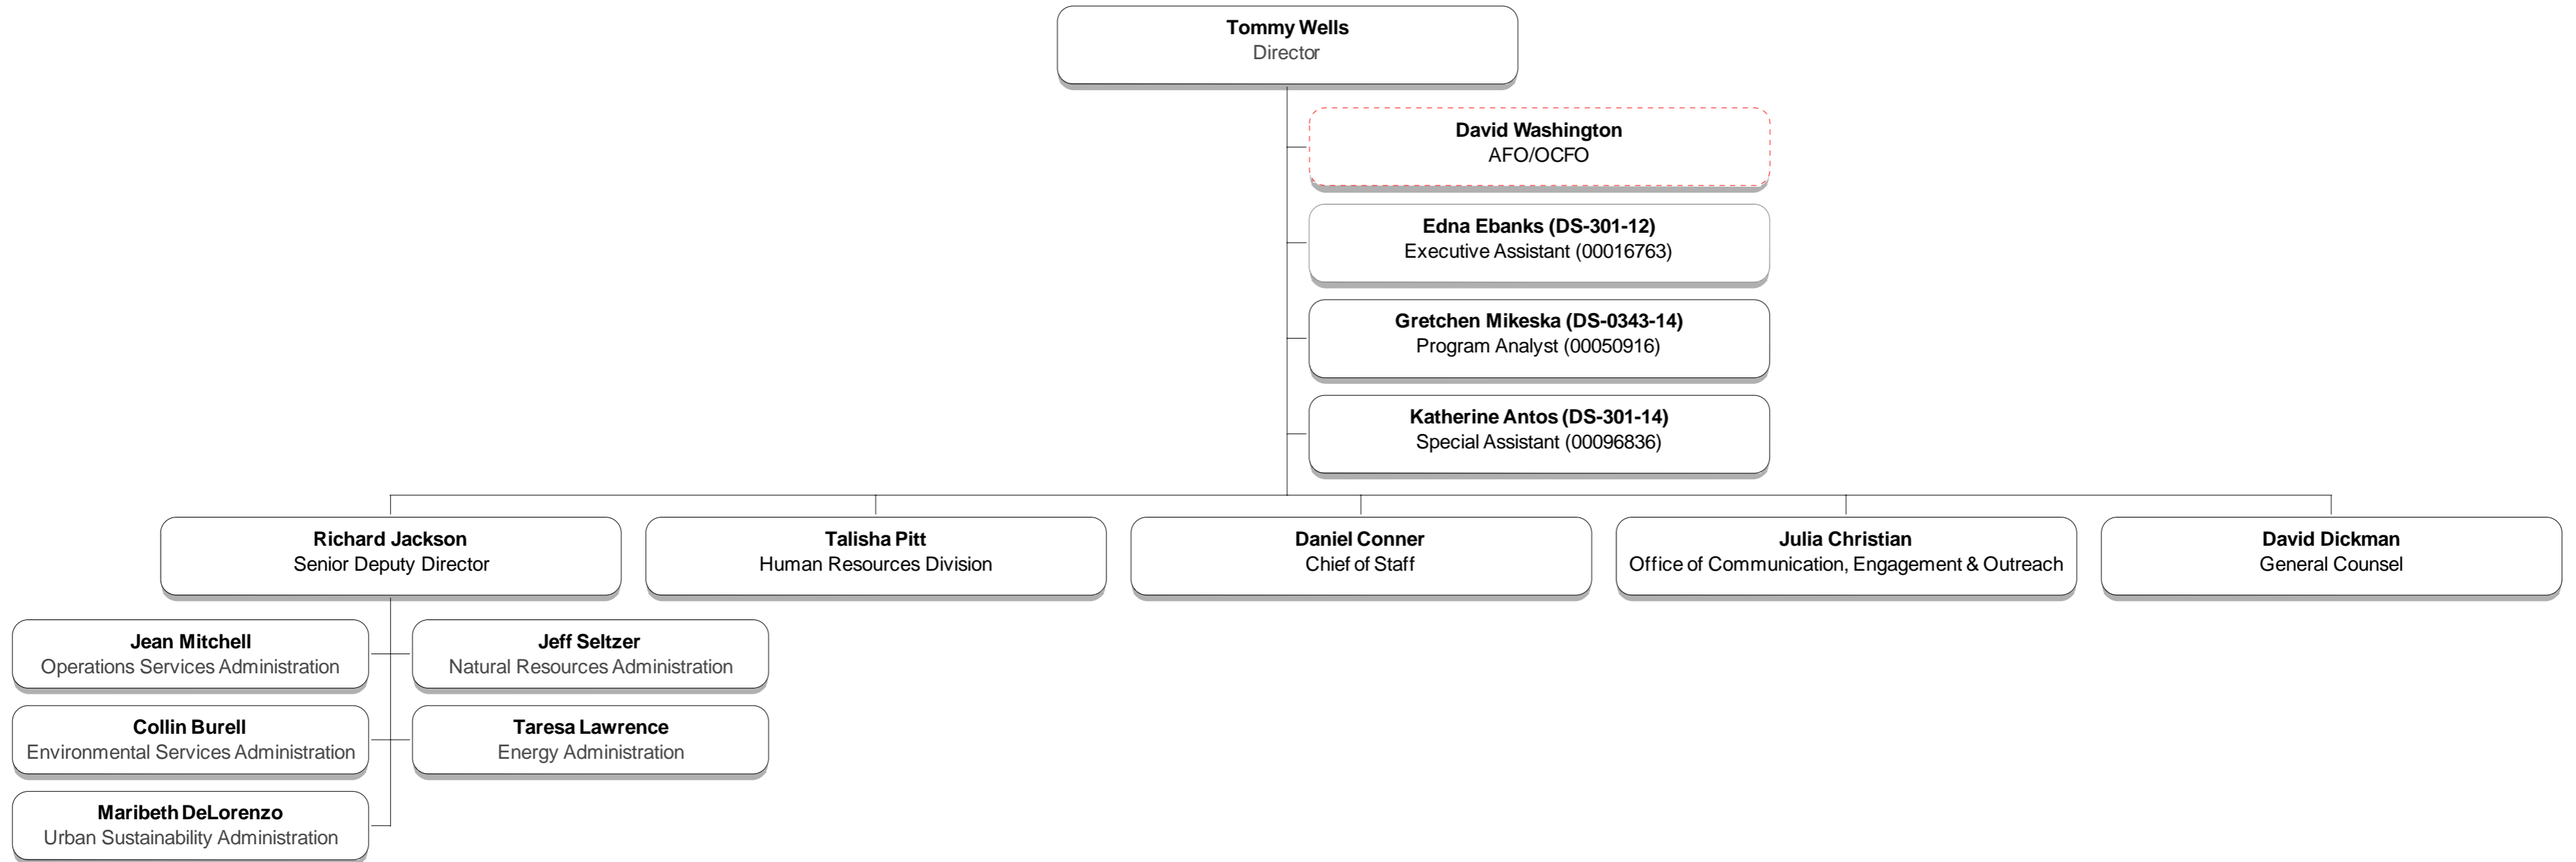

GOVERNMENT OF THE DISTRICT OF COLUMBIA  
Department of Energy and Environment  
Organizational Structure

Office of the Director  
Current

GOVERNMENT OF THE DISTRICT OF COLUMBIA  
Department of Energy and Environment

Chief of Staff  
Organizational Structure  
Current

GOVERNMENT OF THE DISTRICT OF COLUMBIA  
Department of Energy and Environment

Office of Communications, Engagement, and Outreach  
Organizational Structure  
Current

GOVERNMENT OF THE DISTRICT OF COLUMBIA  
Department of Energy and Environment

Office of General Council  
Organizational Structure  
Current

**GOVERNMENT OF THE DISTRICT OF COLUMBIA**  
**Department of Energy and Environment**

Office of Enforcement  
Current Organizational Structure

**GOVERNMENT OF THE DISTRICT OF COLUMBIA**  
**Department of Energy and Environment**

Human Resources Division  
Organizational Structure  
Current