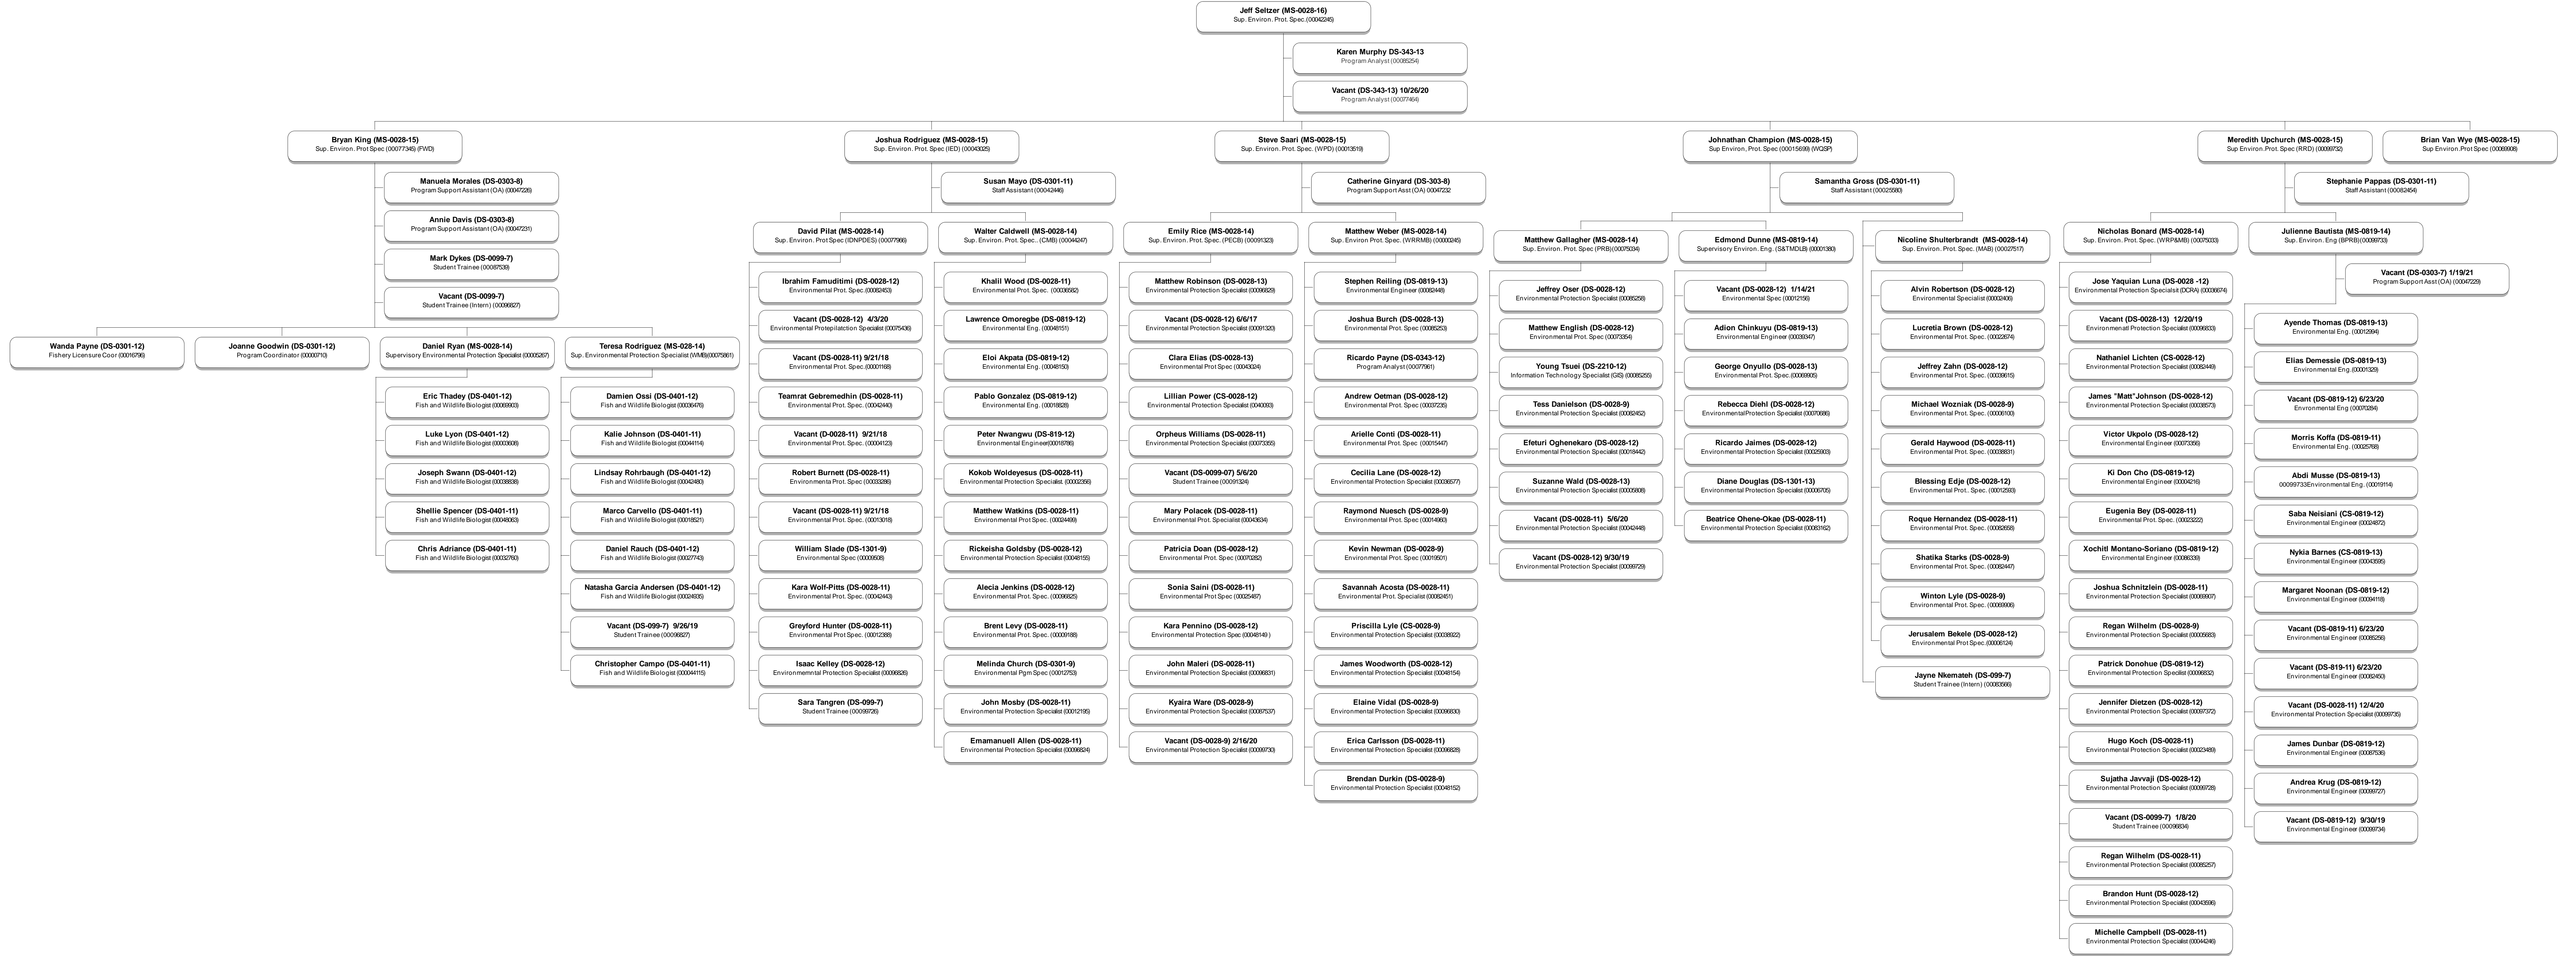

GOVERNMENT OF THE DISTRICT OF COLUMBIA
Department of Energy and Environment