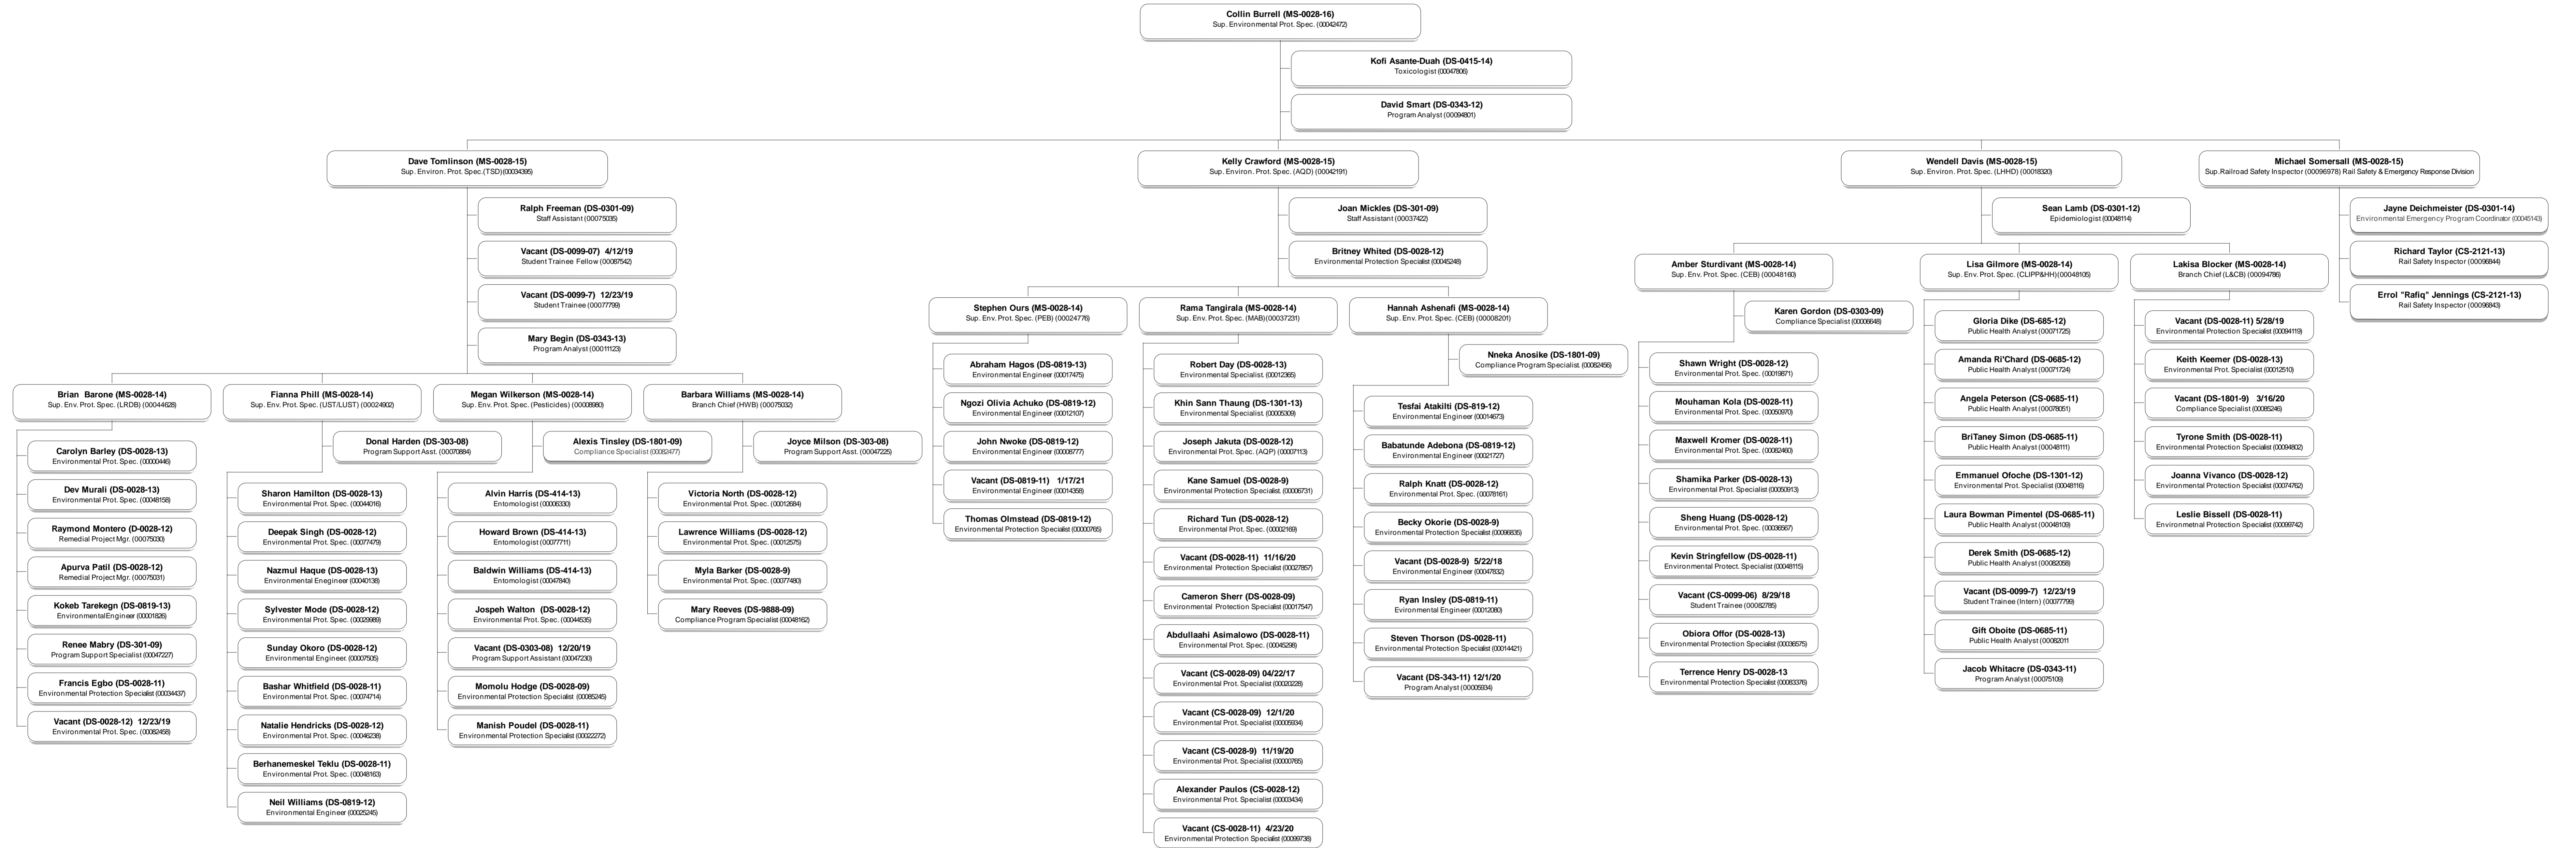

GOVERNMENT OF THE DISTRICT OF COLUMBIA
Department of Energy and Environment

Environmental Services Administration Current

Organizational Structure