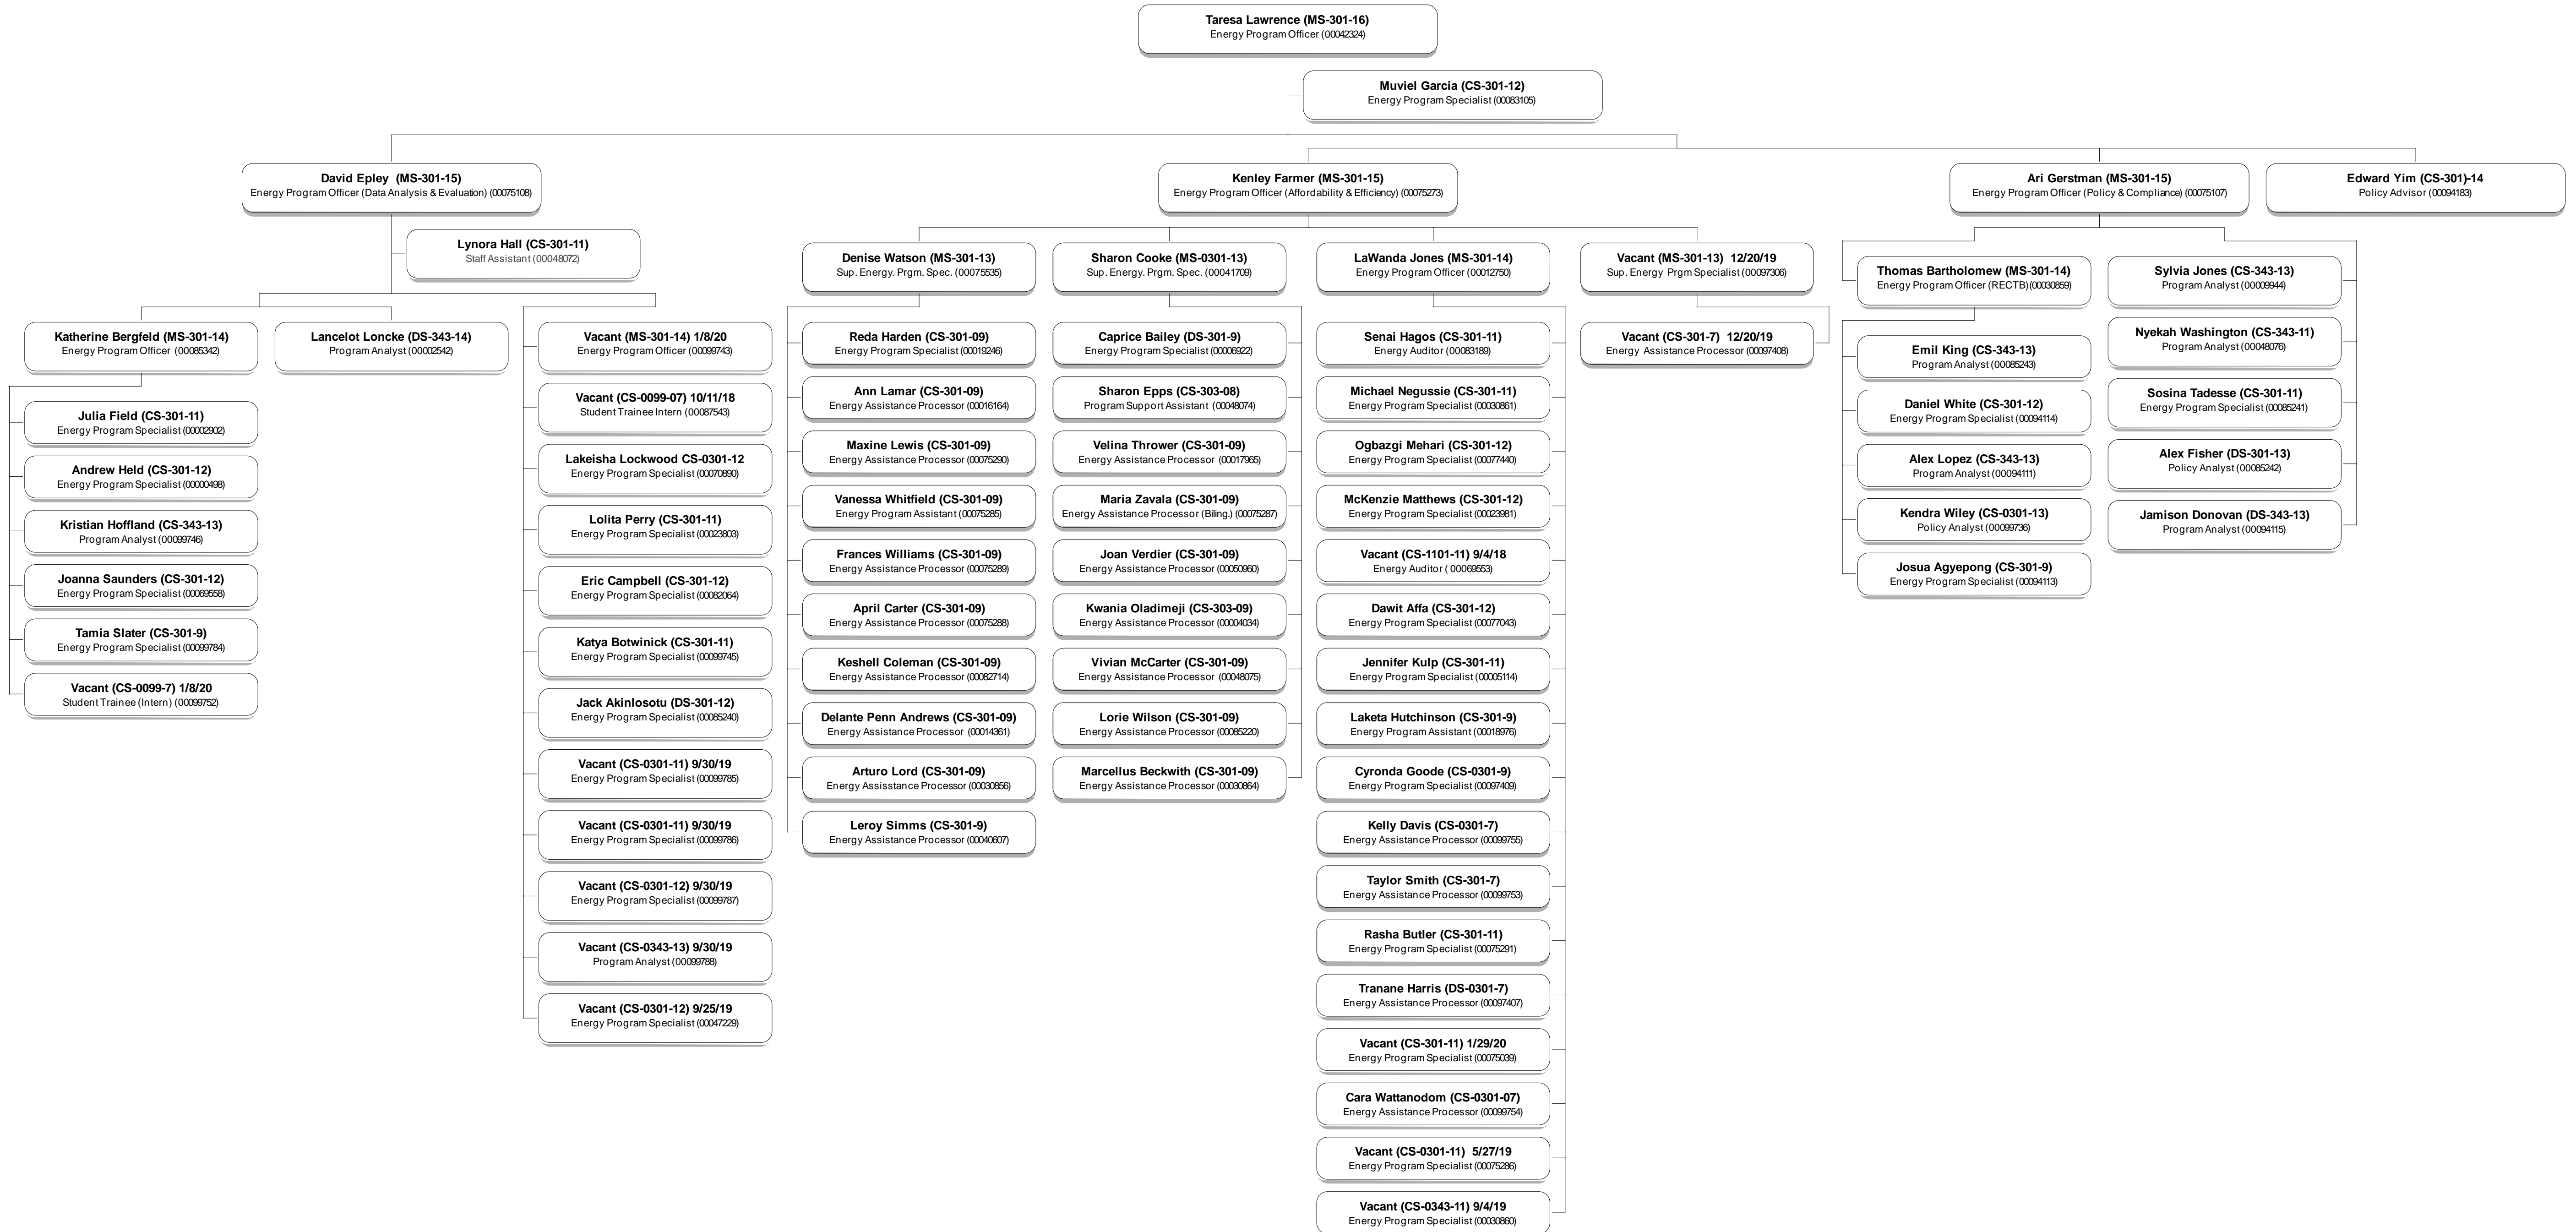

GOVERNMENT OF THE DISTRICT OF COLUMBIA
Department of Energy and Environment

Energy Administration
Organizational Structure
Current