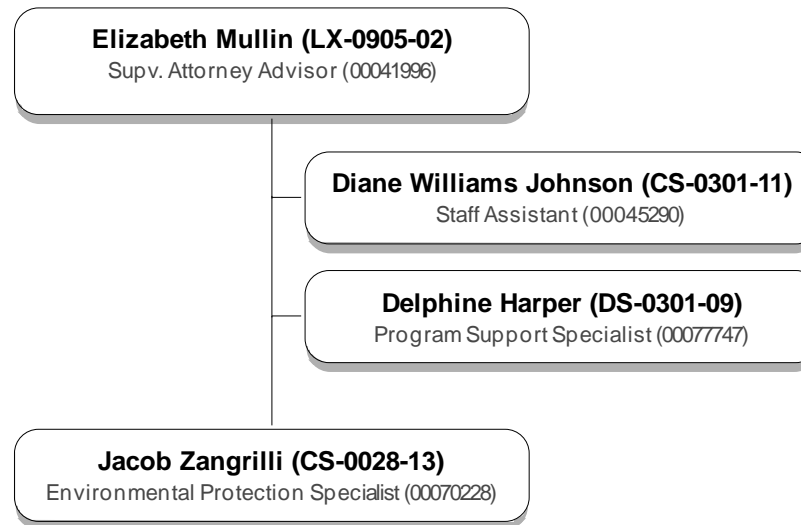

GOVERNMENT OF THE DISTRICT OF COLUMBIA
Department of Energy and Environment

Office of Enforcement
Current Organizational Structure